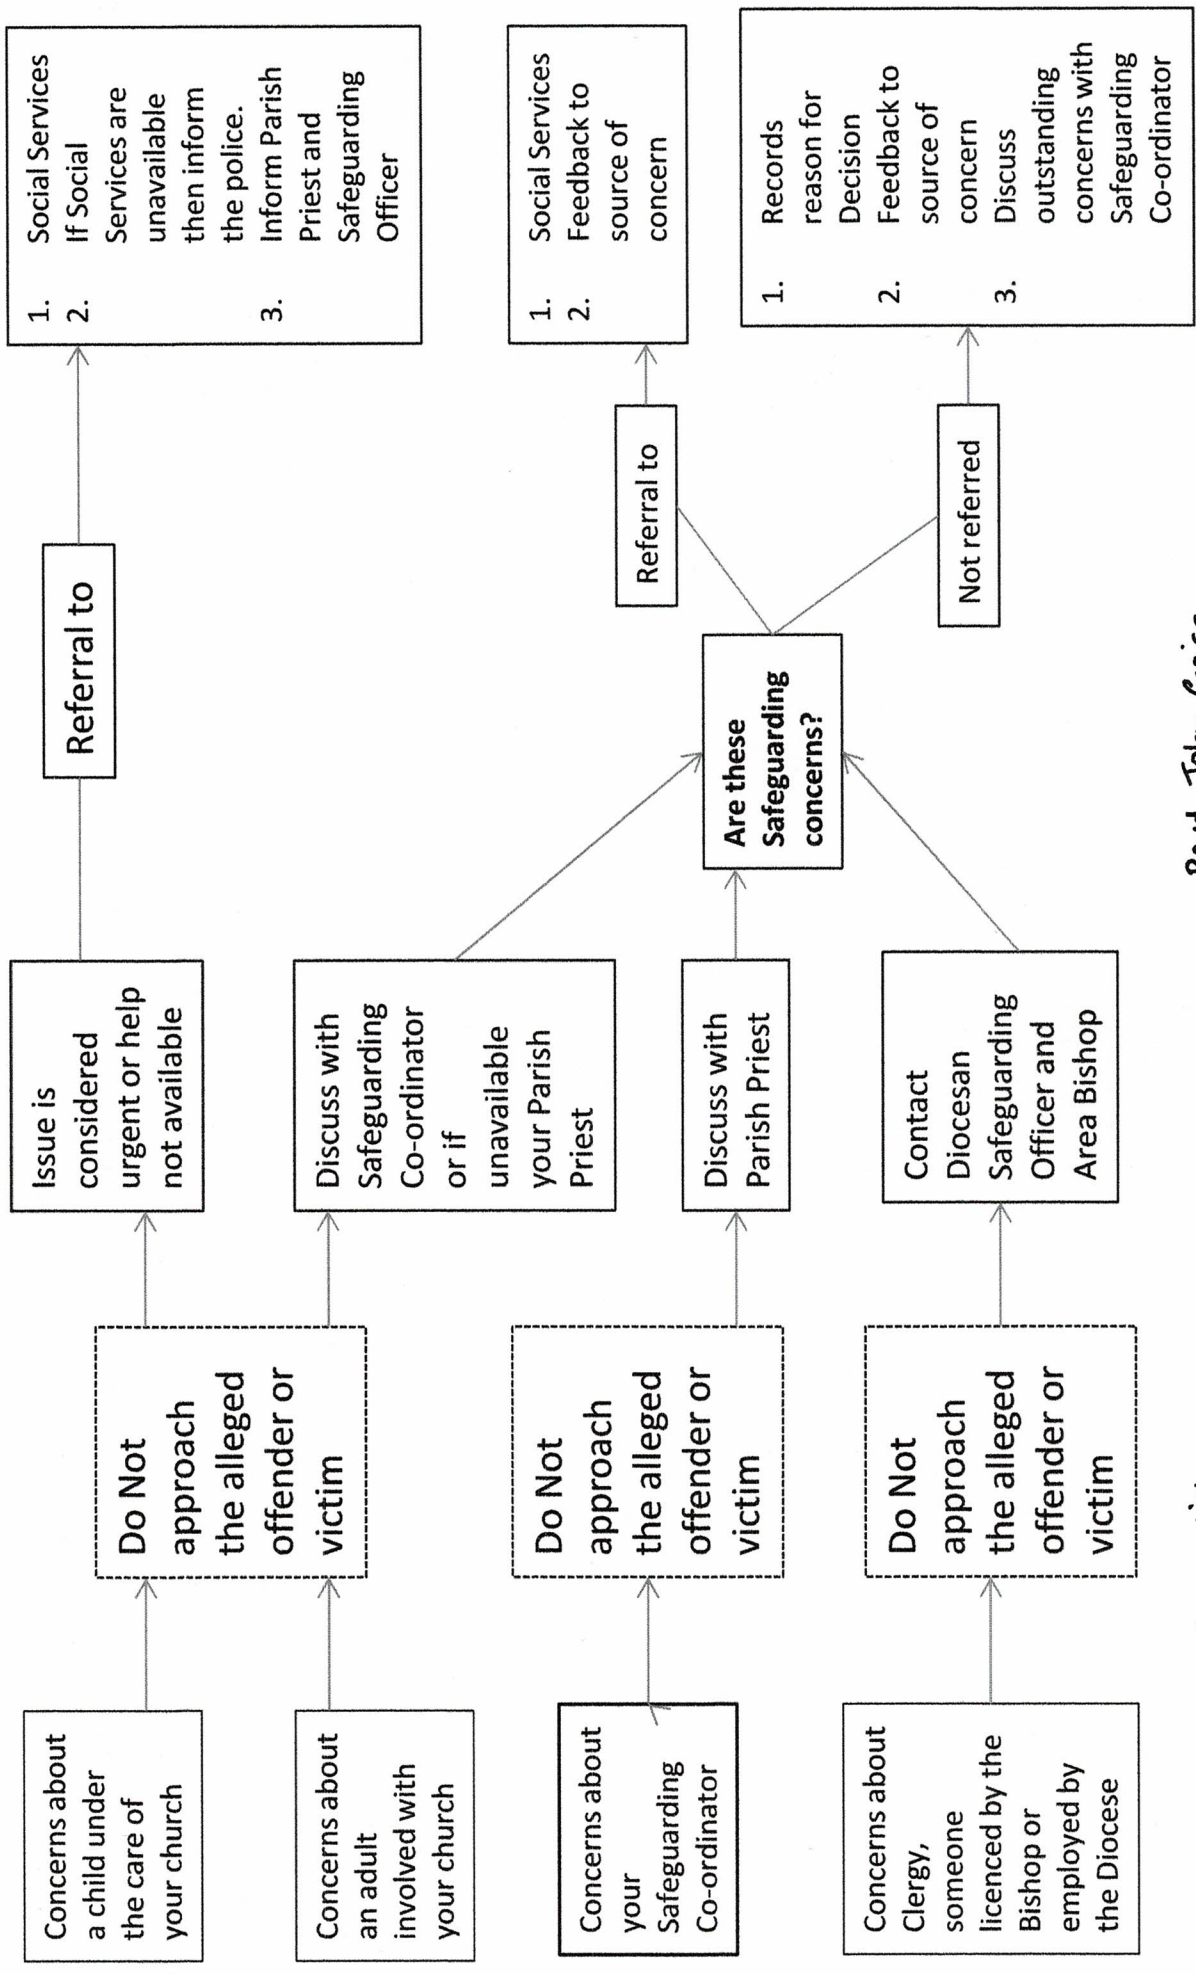

# IN THE EVENT OF A SAFEGUARDING ISSUE IN YOUR CHURCH

**Jane Hill** Safeguarding Co-ordinator... [janehill645@hotmail.com](mailto:janehill645@hotmail.com) Parish Priest... [revjohngrice@gmail.com](mailto:revjohngrice@gmail.com) (01827) 373 257  
 Diocesan Safeguarding Officer for children... Kim Hodgkins 01543 306030 Diocesan Safeguarding Officer for Adults... Sally Smith 01782 266066  
 Nearest Social Service Office... 0300 111 8010 Nearest Police Station... [lichfield@tamworth.03001234455](mailto:lichfield@tamworth.03001234455)  
 Areas Bishop... The Rt. Revd. **Clive Gregory** (01902) 824 503 bishop.wolverhampton@lichfield.anglican.org