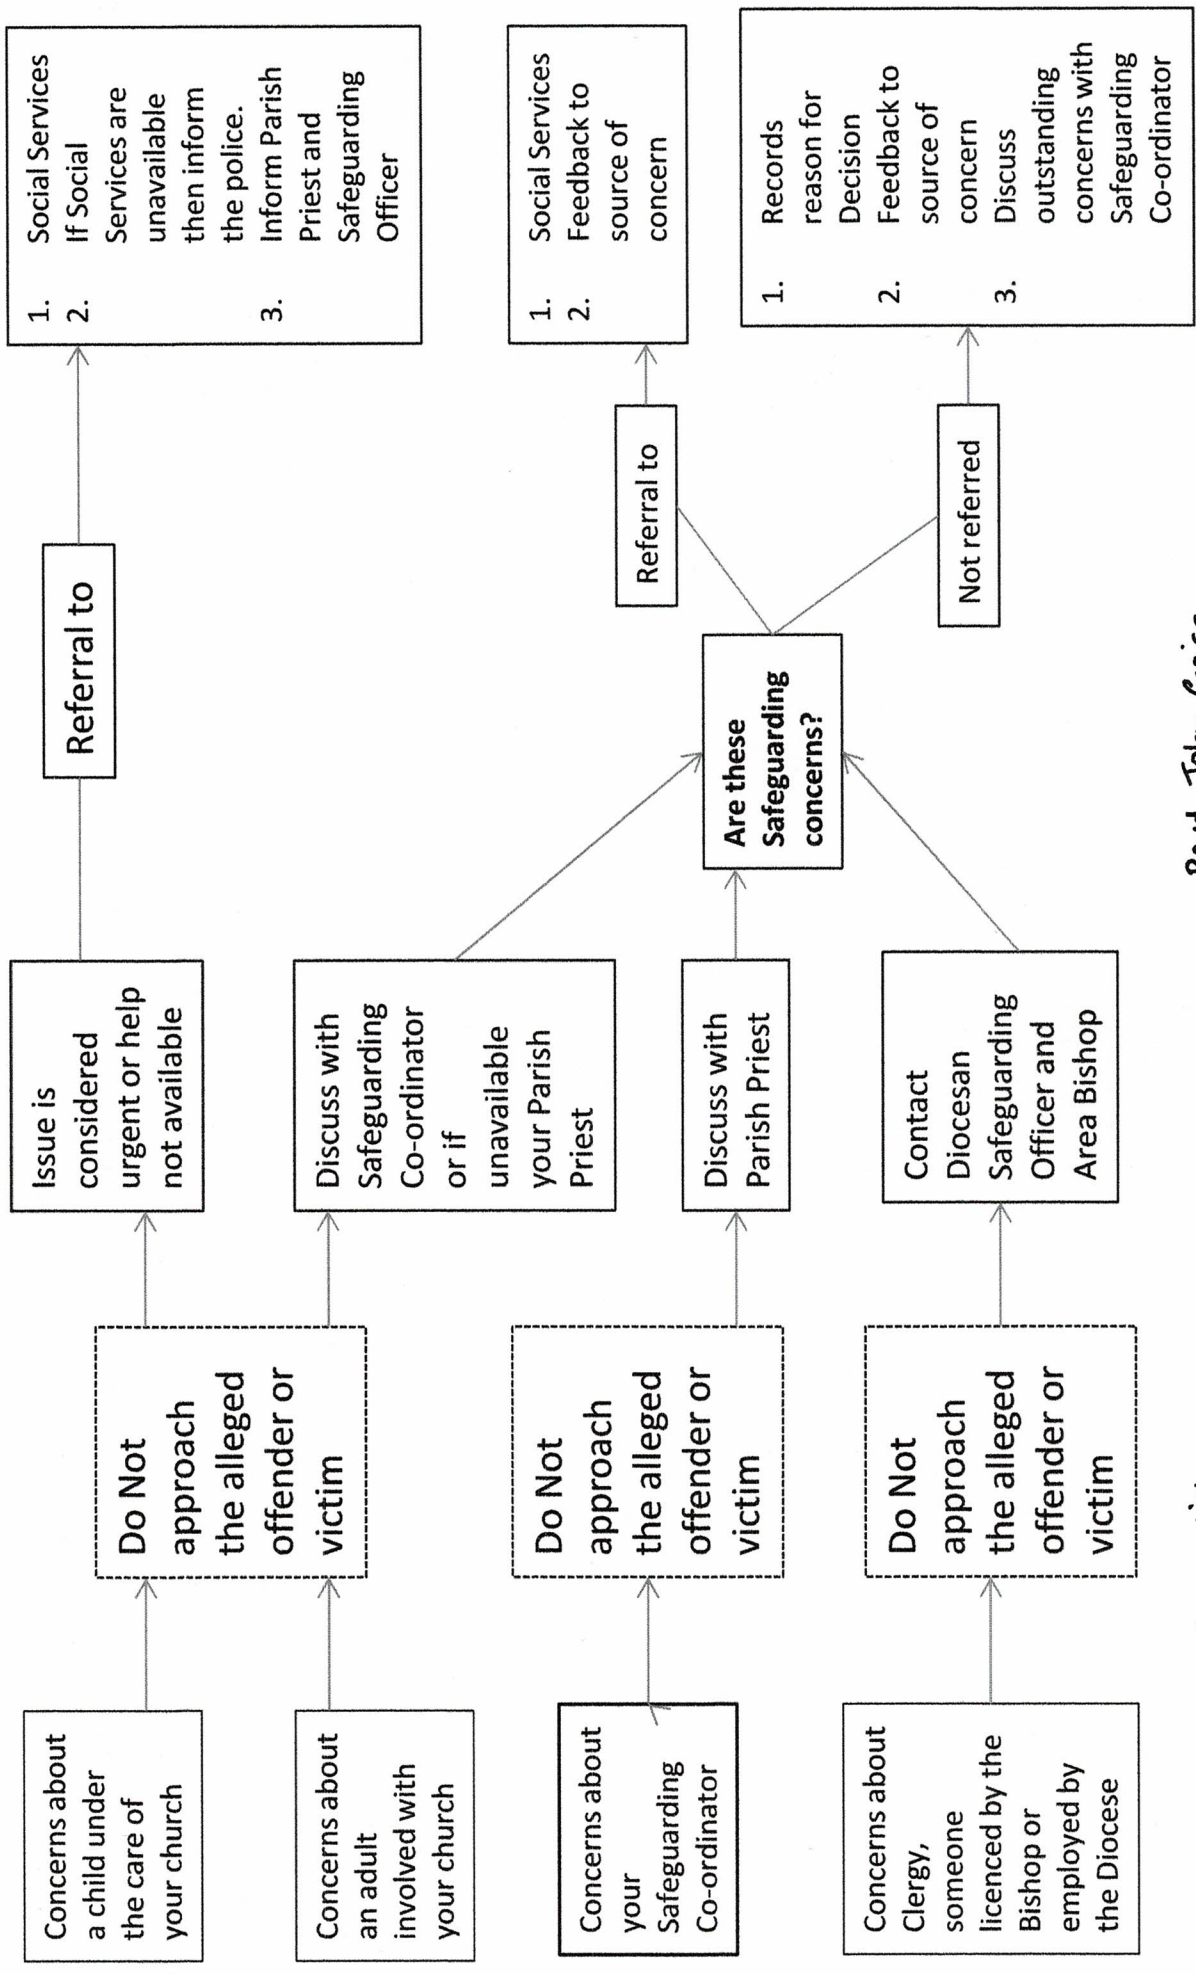

IN THE EVENT OF A SAFEGUARDING ISSUE IN YOUR CHURCH

Jane Hill
 Safeguarding Co-ordinator... janehill645@hotmail.com Parish Priest... revjohngrice@gmail.com (01827) 373 257
 Diocesan Safeguarding Officer for children... Kim Hodgkins 01543 306030 Diocesan Safeguarding Officer for Adults ...Sally Smith 01782 266066
 Nearest Social Service Office... 0300 111 8010 Nearest Police Station... lichfield.tamworth@3001234455
 Areas Bishop... The Rt. Revd. **Clive Gregory** (01902) 824 503 bishop.wolverhampton@lichfield.anglican.org